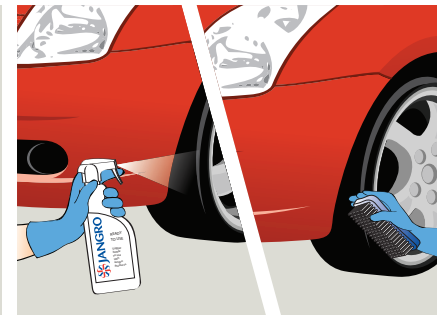

#### Brush/Trigger Spray Application.

For speed and ease, or uneven surfaces i.e. tyres/mats

**1** Use appropriate PPE as indicated in COSHH/REACH data.

**2** Pour into trigger spray.

**3** Apply evenly.

**4** Allow to dry.